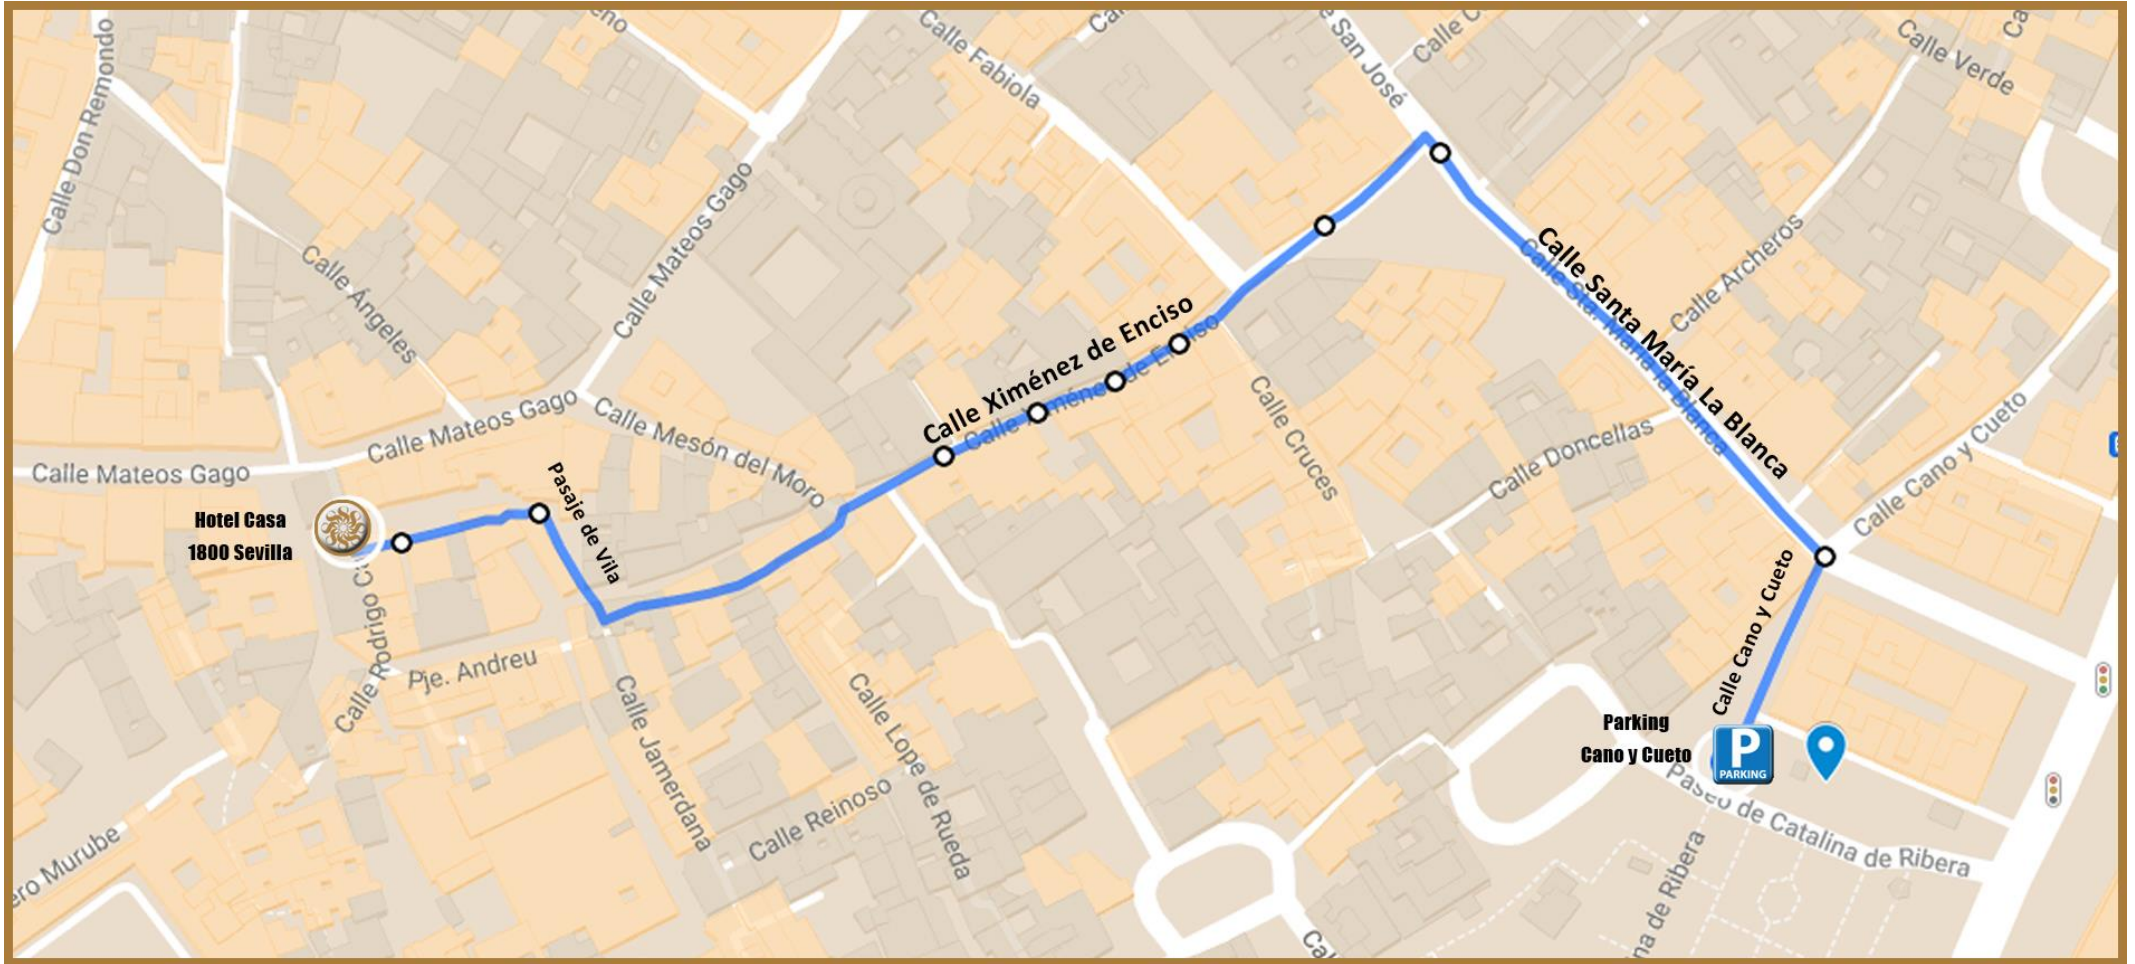

DIRECTIONS FROM PARKING CANO Y CUETO (ON FOOT)

**DIRECTIONS FROM PARKING CANO Y CUETO  
(ON FOOT)**

1. From the parking Cano y Cueto exit, continue straight on Cano y Cueto Street.

2. Turn left to get to Santa María la Blanca Street and continue along it.

3. Turn left to get to Ximénez de Enciso Street.

4. Continue along Ximénez de Enciso Street up to the cross road with Pasaje de Vila.

5. Cross Pasaje de Vila up to the end and you will reach Rodrigo Caro Street.

2. Pass by Plaza de la Contratación and once on Deán Miranda Street, turn left up to the crossroad with Miguel Mañara Street (26 m)

3. Once on Miguel Mañara Street, turn right up to the junction of Joaquín Romero Murube Street with Plaza del Triunfo (100 m).

4. Cross Plaza del Triunfo up to the beginning of Mateos Gago Street from Plaza Virgen de los Reyes (180 m)

5. Follow Mateos Gago Street and turn right on Rodrigo Caro Street, where you will be able to see our hotel (85 m).