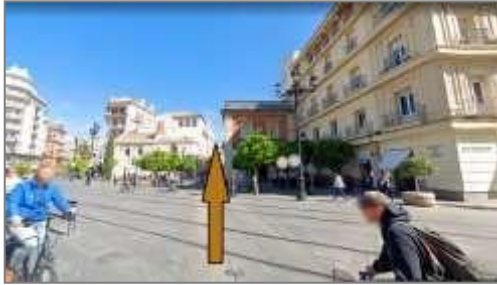

DIRECTIONS FROM PARKING CANO Y CUETO (ON FOOT)

**DIRECTIONS FROM PARKING CANO Y CUETO  
(ON FOOT)**

1. From the parking Cano y Cueto exit, continue straight on Cano y Cueto Street.

2. Turn left to get to Santa María la Blanca Street and continue along it.

3. Turn left to get to Ximénez de Enciso Street.

4. Continue along Ximénez de Enciso Street up to the cross road with Pasaje de Vila.

5. Cross Pasaje de Vila up to the end and you will reach Rodrigo Caro Street.

6. Turn right at the end of Pasaje de Vila and you will be able to see our hotel.

DIRECTIONS FROM PARKING ROMA (ON FOOT)

**DIRECTIONS FROM PARKING ROMA  
(ON FOOT)**

1. From Parking Roma, head north following San Gregorio Street up to the crossroad with Deán Miranda Street (250 m).

2. Pass by Plaza de la Contratación and once on Deán Miranda Street, turn left up to the crossroad with Miguel Mañara Street (26 m)

3. Once on Miguel Mañara Street, turn right up to the junction of Joaquín Romero Murube Street with Plaza del Triunfo (100 m).